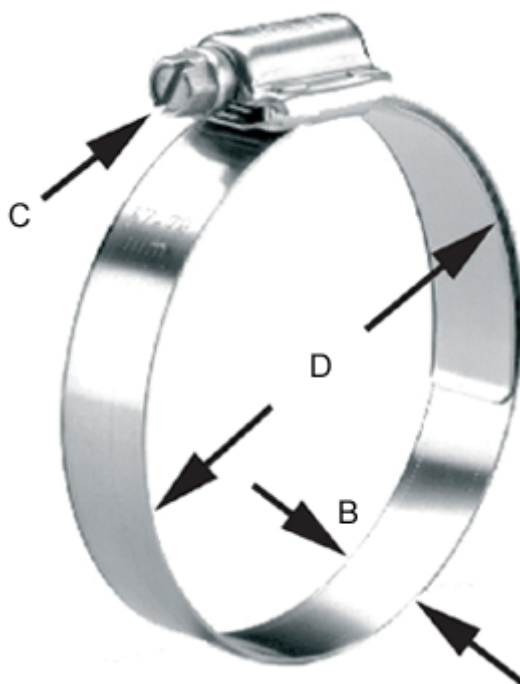

Article number: 021567804132

Description: Norma worm drive hose clamp
HD 121-143/16 C8 W4

Measures

C (screw type) = C8 hexagon slotted screw sw 8

Diameter D = 121-143

Width B = 16